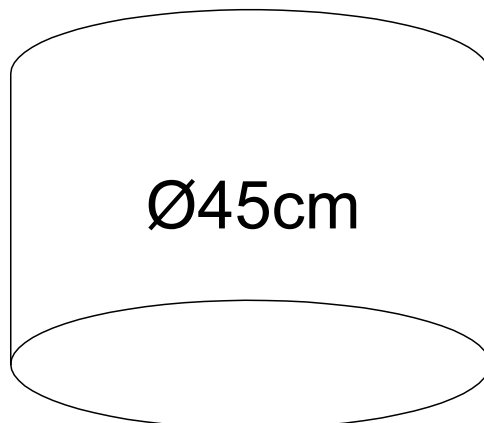

GLOBO

LIGHTING

www.globo-lighting.com

B

Ø28cm

15365H

Ø45cm

15365H1